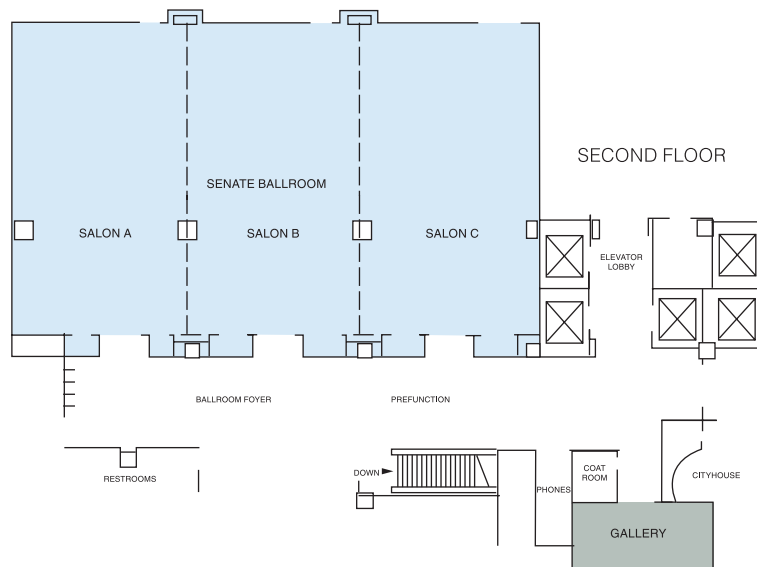

Hyatt Arlington

DIRECTIONS

From Ronald Reagan Airport (4 miles): Follow exit signs to Route 1 North to Route 110 North. Road becomes Wilson Blvd. Hotel is 4 blocks up on right side.

NASH BOARDROOM

ALL MEETING SPACE, RESTROOMS AND PHONES ARE WHEELCHAIR ACCESSIBLE