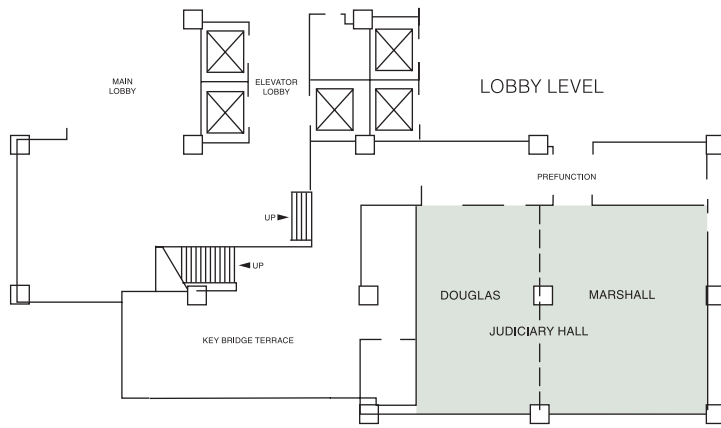

Hyatt Arlington

DIRECTIONS

From Ronald Reagan Airport (4 miles): Follow exit signs to Route 1 North to Route 110 North. Road becomes Wilson Blvd. Hotel is 4 blocks up on right side.

NASH BOARDROOM

ALL MEETING SPACE, RESTROOMS AND PHONES ARE WHEELCHAIR ACCESSIBLE